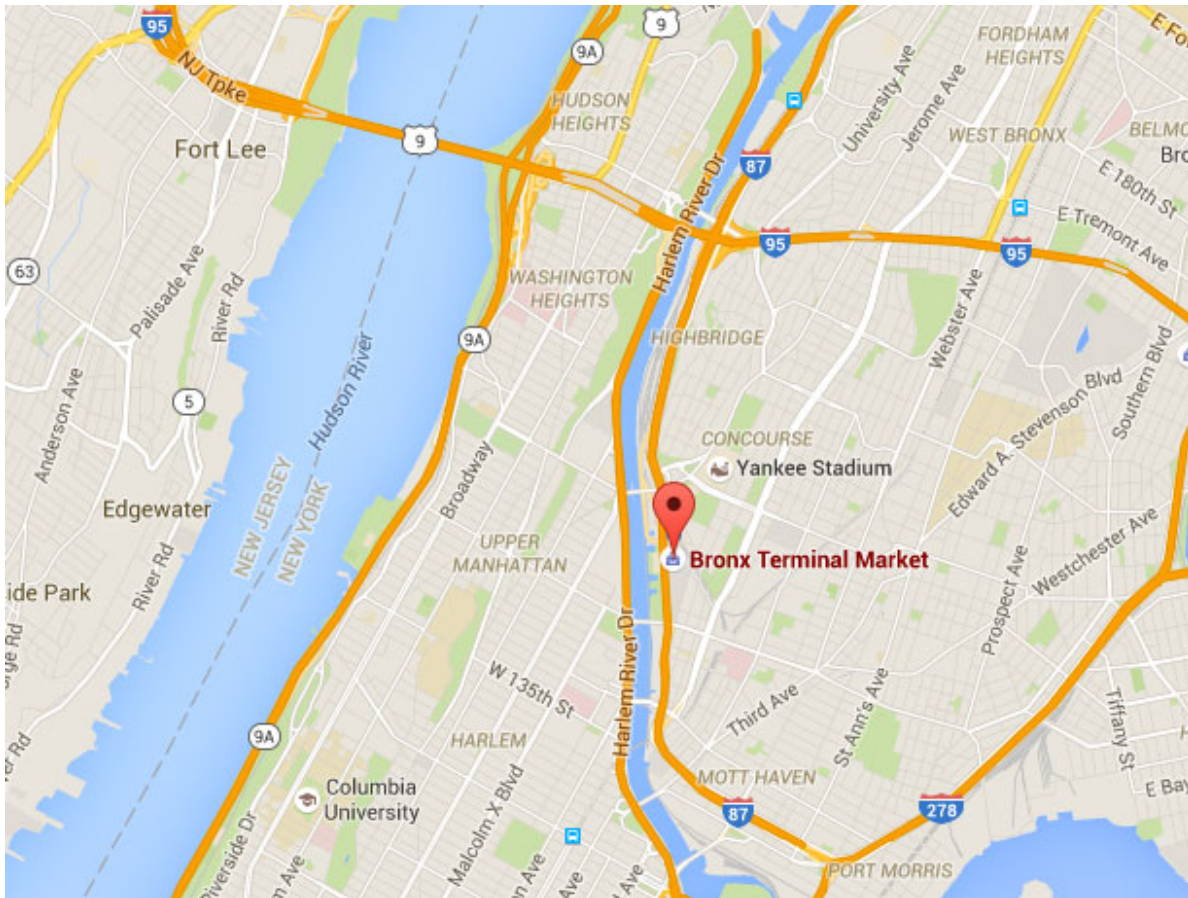

610 Exterior Street
Bronx NY 10451
718.513.7725

Located off
Exits 4/5
Major Deegan

Directions

[Get Directions](#)

[Print](#)

Getting here couldn't be easier. We're right off the Major Deegan Expressway at Exit 4/5.

Coming by bus or subway? Even that's close and convenient.

By Bus

Take the Bx13 to the Bronx Terminal Market bus stop at River Avenue and 149 Street.

By Subway

By Car

From Manhattan

Take the FDR Drive north. Take the Willis Ave BR exit, Exit 18, toward I-87/Deegan Expwy. Willis